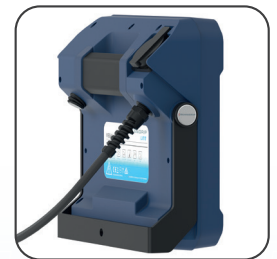

VEGA LITE COMPACT

4000 lumen cabled LED work light with outlet

VEGA LITE COMPACT is a part of a range of three innovative, sturdy, lightweight LED floodlights for the professional market, which provides high quality illumination to a variety of indoor and outdoor areas.

Compared to the previous version, the light output of the upgraded VEGA LITE COMPACT has been increased from 2600 lumen to 4000 lumen. The powerful LEDs provide a diffused and pleasant, non-blinding, uniform work light, with a large dispersion. The upgraded version is also supplied with one power outlet on the backside that makes it possible to add another lamp or other equipment without the use of extra cabling – quick and easy.

With a great design, performance and durability, the new VEGA LITE COMPACT offers a strong light output and high quality at an attractive price.

The robust housing of the VEGA LITE COMPACT is made of a highly shock-resistant plastic material, perfect for a working environment. Since the LEDs do not produce heat, there is no fire hazard when using the floodlight.

VEGA LITE COMPACT comes with an integrated carrying handle and a stand for direct mounting of the lamp on the SCANGRIP TRIPOD. The cable length has been reduced from 5m to 3m, which is more practical during the working day.